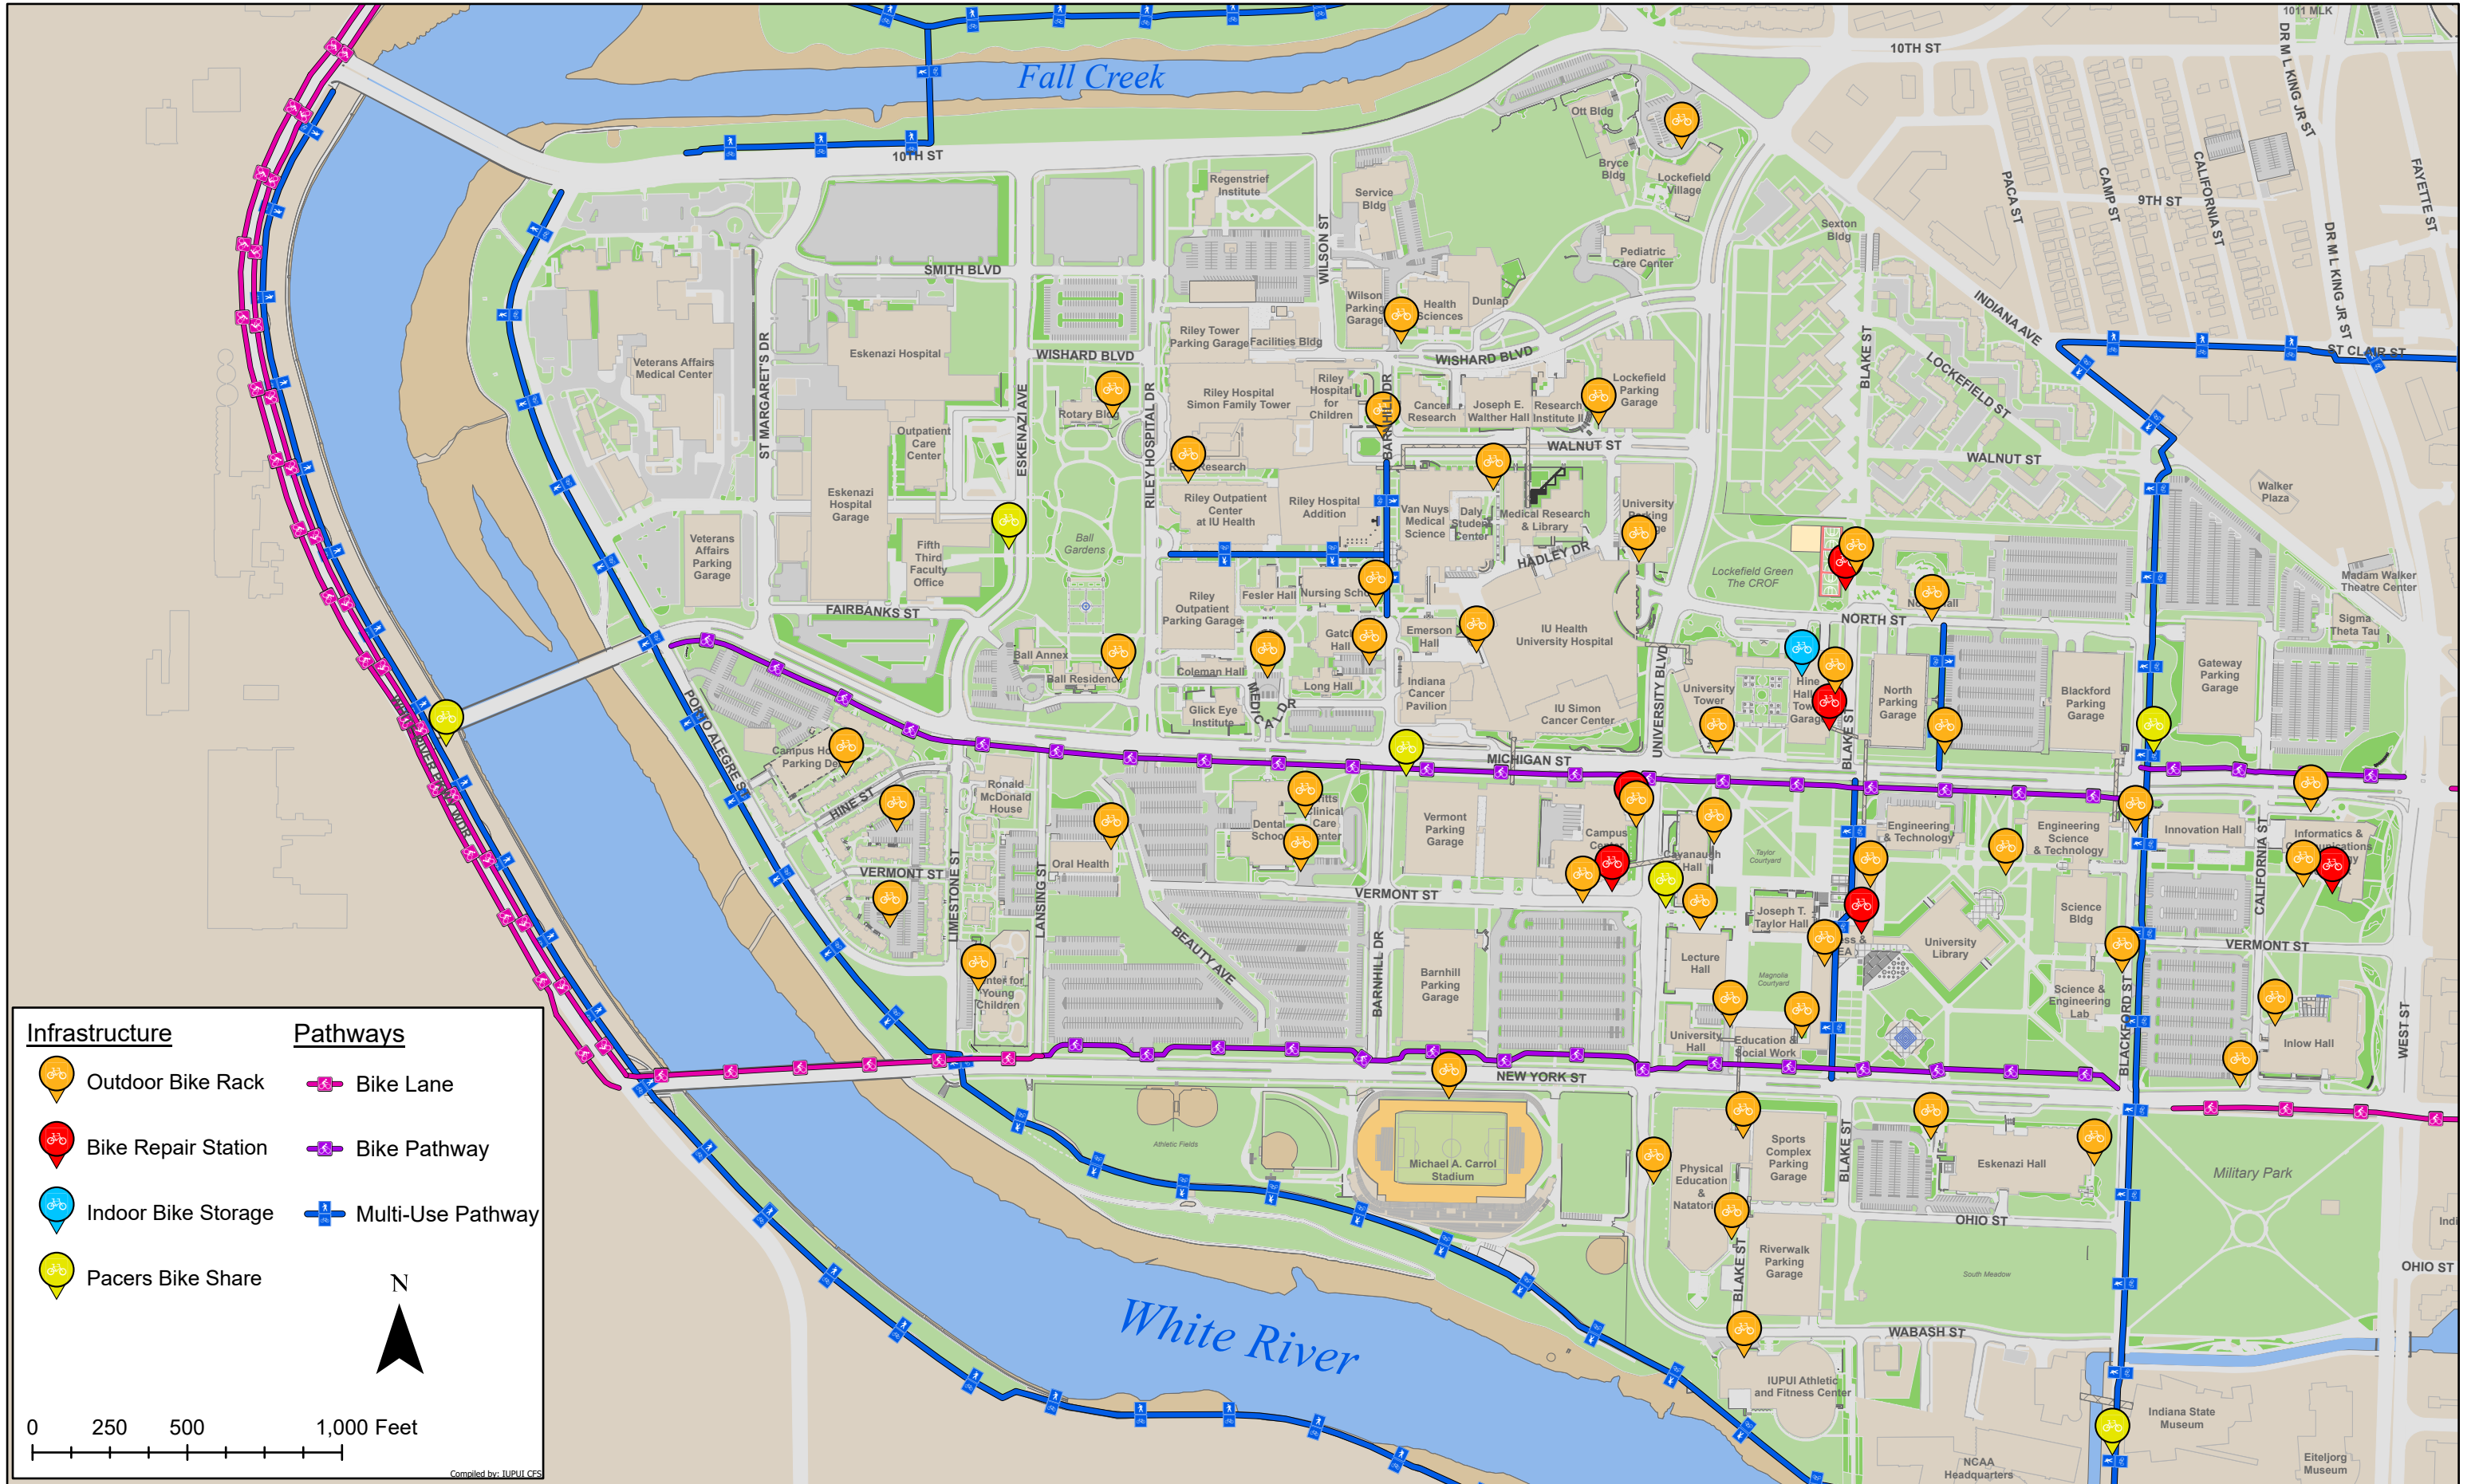

# IUPUI Bicycle Facilities

Infrastructure	Pathways
Outdoor Bike Rack	Bike Lane
Bike Repair Station	Bike Pathway
Indoor Bike Storage	Multi-Use Pathway
Pacers Bike Share	

N

0 250 500 1,000 Feet

Compiled by: IUPUI CES